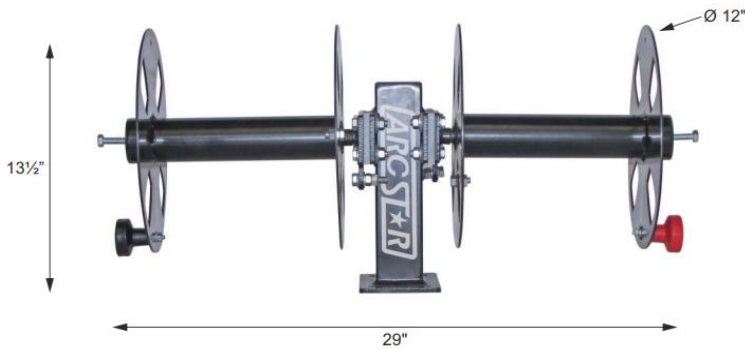

**Mode: ASCRFBSS12**

# ASCRFBSS12

**Revolution 12" Double Cable Reels  
with Fixed Base**

## Features

- 12" Double Cable Reels with fixed base
- Ball bearing spools
- Heavy duty construction
- Heavy duty powder coat paint job
- Easy locking pin design
- Easily fits 150' of 1/0 cable & 125' of 2/0 cable
- Keeps the Welder connected to power as you reel the leads in and out
- Utilized in Maintenance, Repair & Operations, Manufacturing Plants & Facilities, Welding/Service Trucks, Welding Shops, Automotive & Fleet Maintenance, Pipelines, Mining, Construction & Railroad Operations, Marine/Ship Building/Offshore, any other industry where welders may work

## Technical Specifications

- **Size:** 13" Tall x 29" Wide x 12" Deep
- **Color:** Black
- **Packaging:** Packaged Individually
- **Country of origin:** US