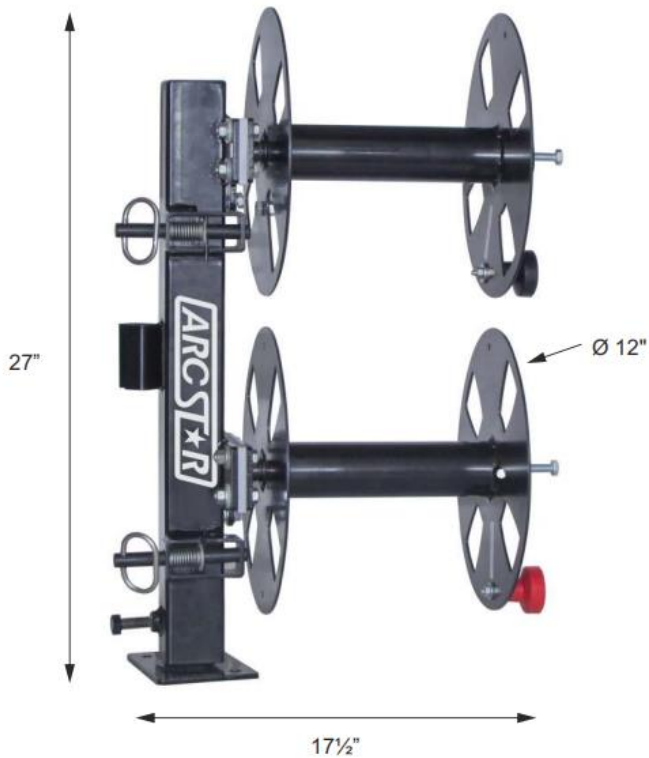

Mode: ASCRSBD12

ASCRSBD12

Revolution 12" Double Cable Reels
with Swivel Base

Features

- 12" Double Cable Reels with swivel base
- Ball bearing spools
- Heavy duty construction
- Heavy duty powder coat paint job
- Easy locking pin design
- Easily fits 150' of 1/0 cable & 125' of 2/0 cable
- Keeps the Welder connected to power as you reel the leads in and out
- Utilized in Maintenance, Repair & Operations, Manufacturing Plants & Facilities, Welding/Service Trucks, Welding Shops, Automotive & Fleet Maintenance, Pipelines, Mining, Construction & Railroad Operations, Marine/Ship Building/Offshore, any other industry where welders may work

Technical Specifications

- **Size:** 26.5" Tall x 17.5" Wide x 12" Deep
- **Weight:** 35 Lbs.
- **Packaging:** Packaged Individually
- **Country of origin:** US