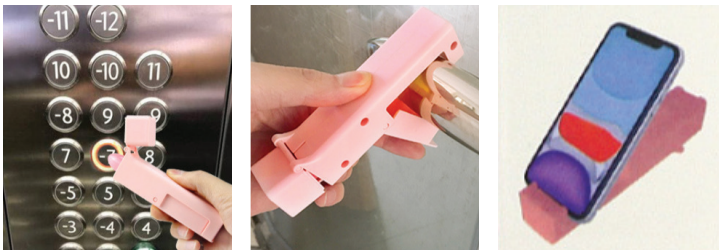

## CSHSTOOL

### Features

- Press elevator buttons, doorbells, keypads
- Grab door handles
- Push and pull doors
- Included sponge to clean surface before touching (soak with alcohol)
- Doubles as a cell phone holder
- Lightweight & modular