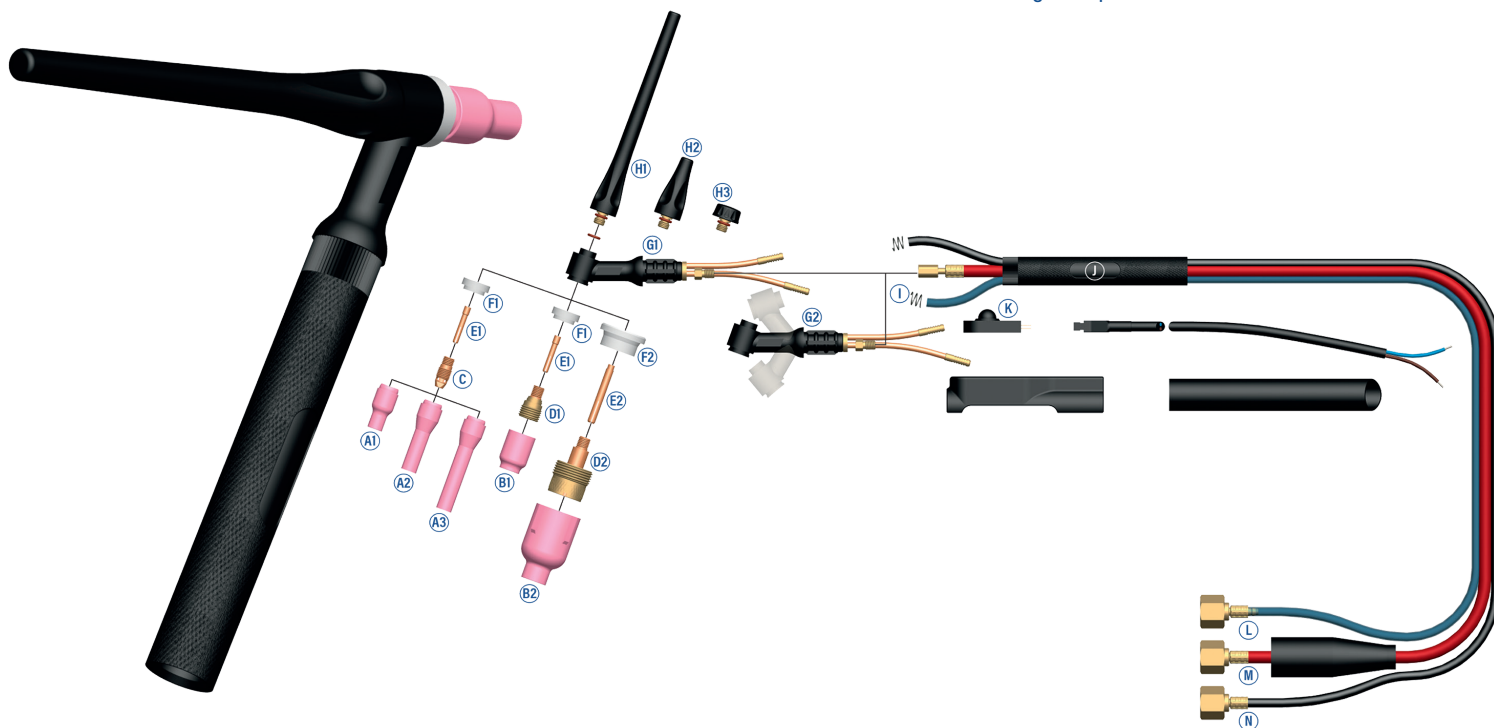

TIG Star™ 20

Water Cooled TIG Welding Torch

Rating: 250A DC, 190A AC @ 100% Duty Cycle. EN60974-7 0.020" - to 1/8" / 0.5mm-3.2mm Electrodes. Weldcraft® compatible

TIG STAR

Features & Benefits

TRIGGER SWITCHES

- A range of switch styles and options are available that allow for remote arc control

HANDLES AND BOOTS

- Redesigned for improved grip.
- An additional high grip snap on boot enables rapid servicing and a reduction in downtime

TORCH HEADS

- Lightweight and durable
- Manufactured with high-temperature resistant silicone rubber insulation
- All copper components ensure cooler running temperatures and maximum current capacity

CABLE SYSTEM

- Air and liquid cooled cable assemblies use high-temperature resistant rubber jackets which combine outstanding flexibility and resistance to high heat and abrasion

FRONT END CONSUMABLES

- Extensive range
- Front End Consumables are manufactured to the highest specification

TIG Star™ 20 Water Cooled TIG Welding Torch Kits

Item Number	Model Description	Package Includes
TS2025	25' TIG WELDING TORCH WITH VINYL POWER CABLE	• AIR COOLED 125 AMP TIG TORCH • COLLET & COLLET BODY • NOZZLE • SHORT BACK CAP • AVAILABLE IN 12' OR 25' SINGLE OR DOUBLE CABLE
TS20F25R	25' TIG WELDING TORCH WITH FLEXI HEAD RUBBER POWER CABLE	
TS2025R	25' TIG WELDING TORCH WITH PENCIL HEAD RUBBER POWER CABLE